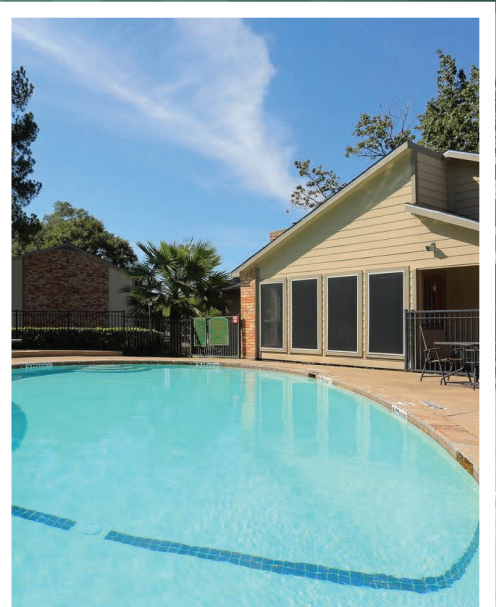

**SOCIAL MEDIA
CONTEST
GIVEAWAY**

Enter for a Chance to Win a
50" FULL HD LED TV

Follow us on

@Timbersofpinehollow & @timbersofpinehollowapts
Now through **December 15th**

Here is How to Enter:

- Each time you like/comment on a post or follow one of our pages = **1 Entry**
- Post a photo of you with the Timbers of Pine Hollow sign and post it with the caption "I said YES to the address!"
  Send us a screenshot of the post to qualify = **5 Entries**
- Lease renewals beginning today = **10 Entries**
- Resident referrals that move in between now and 12/15/20 = **5 Entries**
- Updated contact sheet = **10 Entries**

Please send your proof of entry to am.timbers@tarantino.com

Phone: 936.756.7714 | Fax: 936.441.7716
2020 Plantation Drive | Conroe, TX 77301
www.timbersofpinehollow.com

Exclusively Managed By:
Tarantino Properties, Inc.